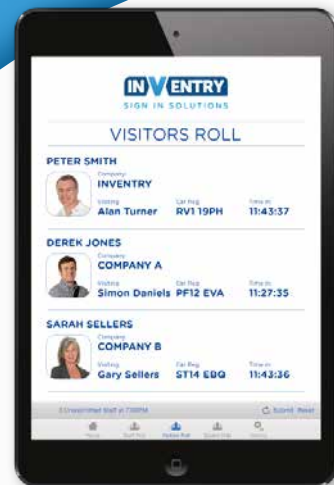

“ We have been really delighted with InVentry. Without a doubt, it has made a significant contribution to our safeguarding procedures.

Rawstone C of E Academy, Lancashire.

“ The InVentry visitor entry system has paid dividends in terms of safeguarding; OFSTED inspectors loved it.

St John Fisher Catholic High School, Dewsbury.

IN V ENTRY

ANYWHERE

InVentry Anywhere Apps are available on all mobile devices.

- **InVentry Evac App**

Fire evacuation roll call including students lists.

- **InVentry Staff App**

Register yourself on-site directly from your location enabled mobile device.